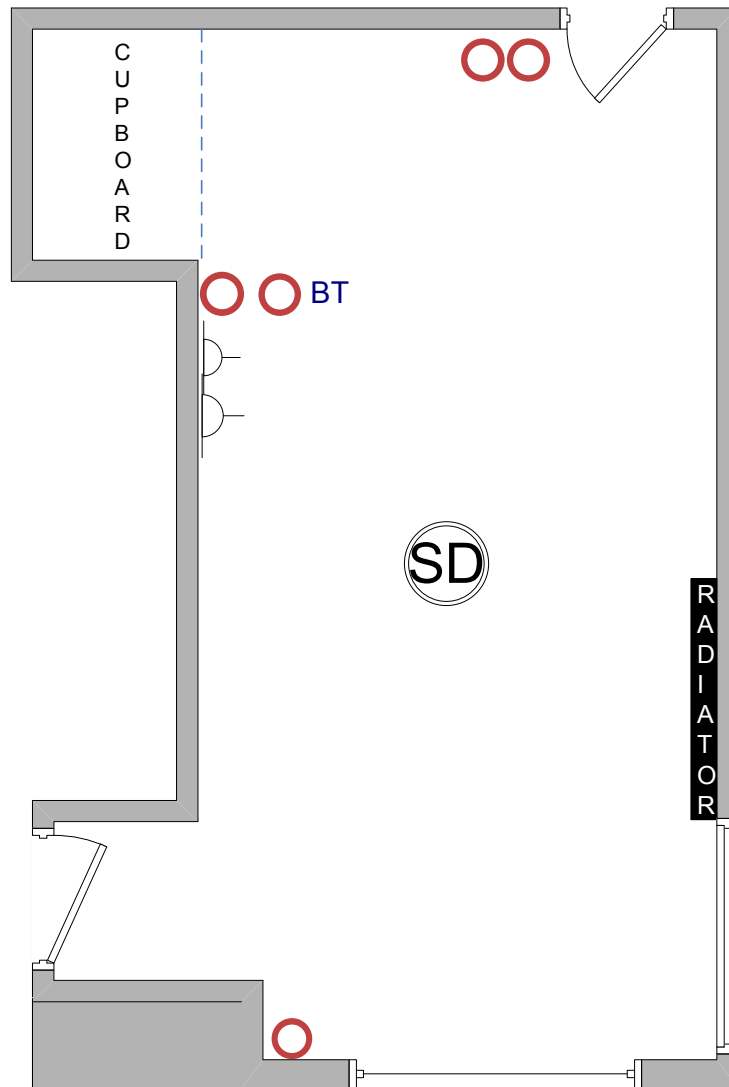

Office 75

2 X Sprinkler

4 X Lights 2ft

○ = Data Point

⏏ = Double Plug Socket