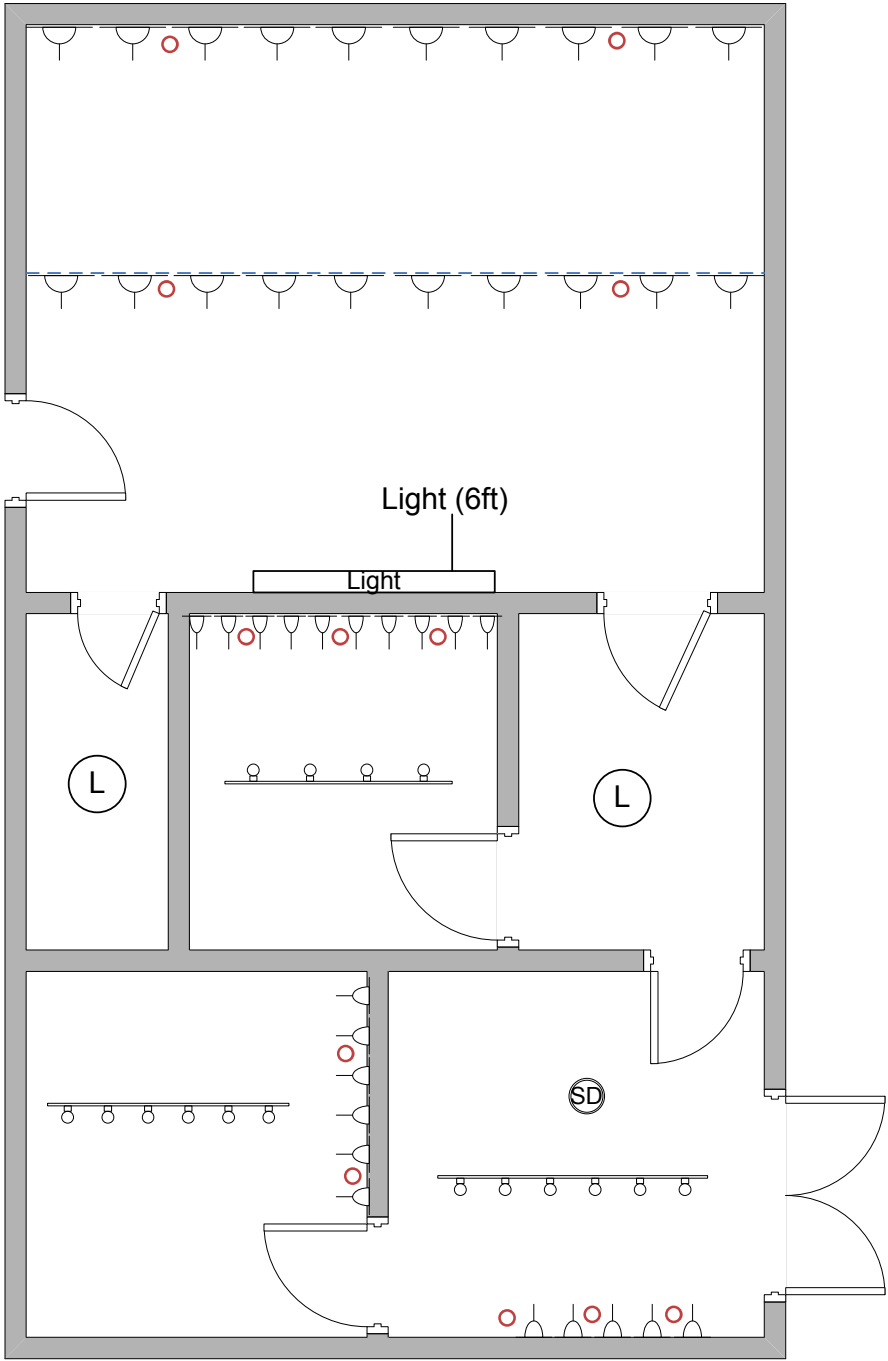

# 28 – Recording Studio

5 x Round lights on stairs

0 x Sprinklers

○ = Data Points

⏏ = Double Plug Sockets

⊙ = Round Lights

—○—○—○—○—○ = Spot Lights